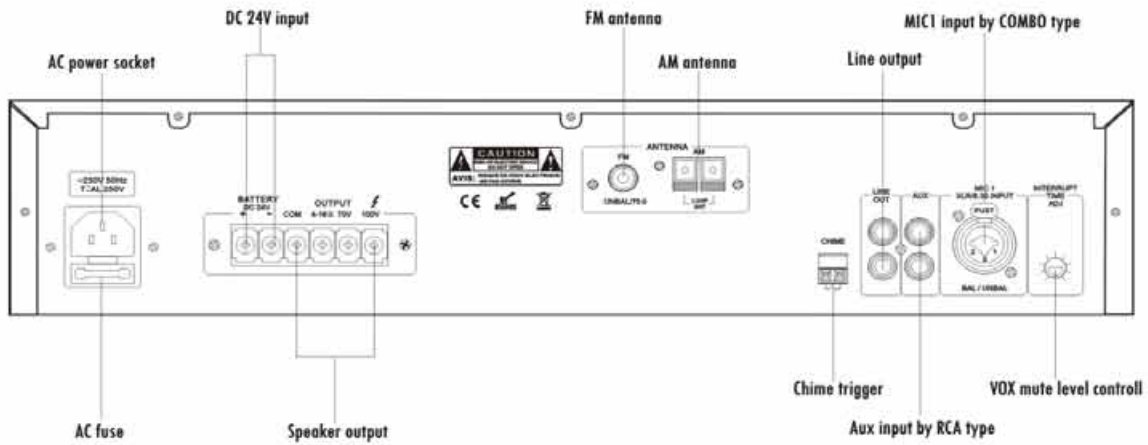

Rear Panel T-120MT