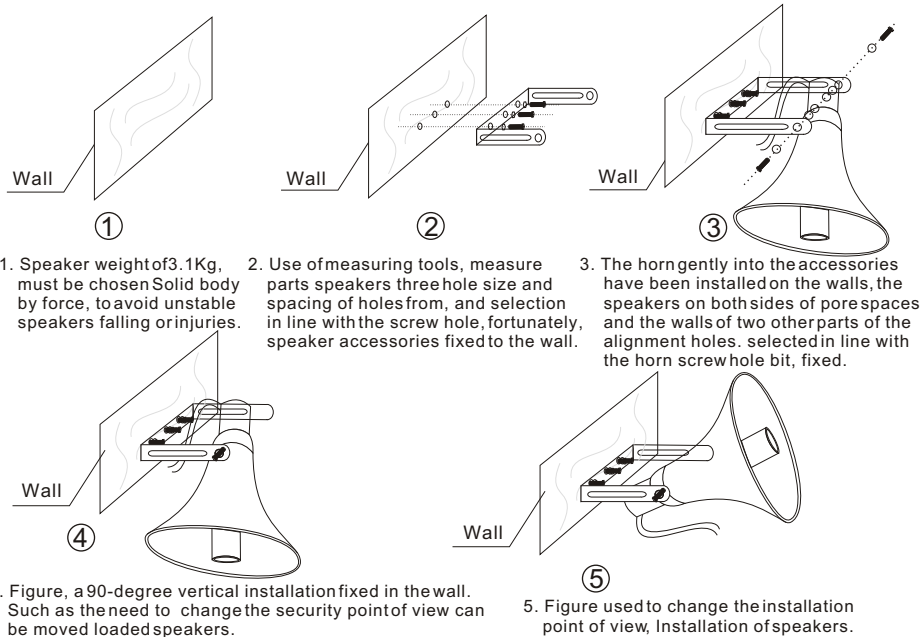

Installation