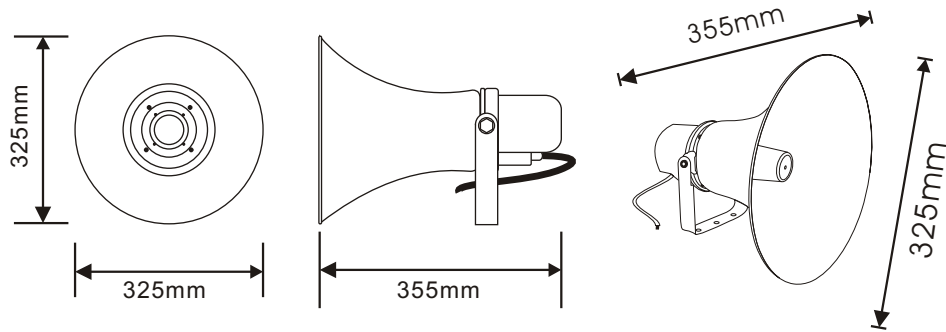

itc

HORN SPEAKER

T-720K

OWNER'S MANUAL

Dimension

T-720K

Specifications

| Model | T-720K |
|-----------------|---------------------------------|
| Power Taps@100V | 25W,50W |
| Power Taps@70V | 12.5W,25W |
| Impedance | Black:COM,Green:400Ω,White:200Ω |
| SPL(1W/1M) | 104dB±3dB |
| Freq Response | 300-14KHz |
| Dimensions | 325X325X355mm |
| Weight | 3.1Kg |