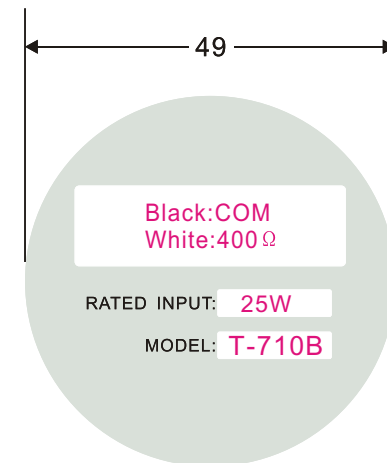

itc

HORN SPEAKER

T-710B

OWNER'S MANUAL

Dimension

T-710B

Installation

Specifications

Model	T-710B
Power Taps@100V	25W
Power Taps@70V	12.5W
Impedance	Black:COM,White:400 Ω
SPL(1W/1M)	110dB
Freq Response	250-6KHz
Dimensions	327X345mm
Weight	3.1Kg

Label stickers

T-710B