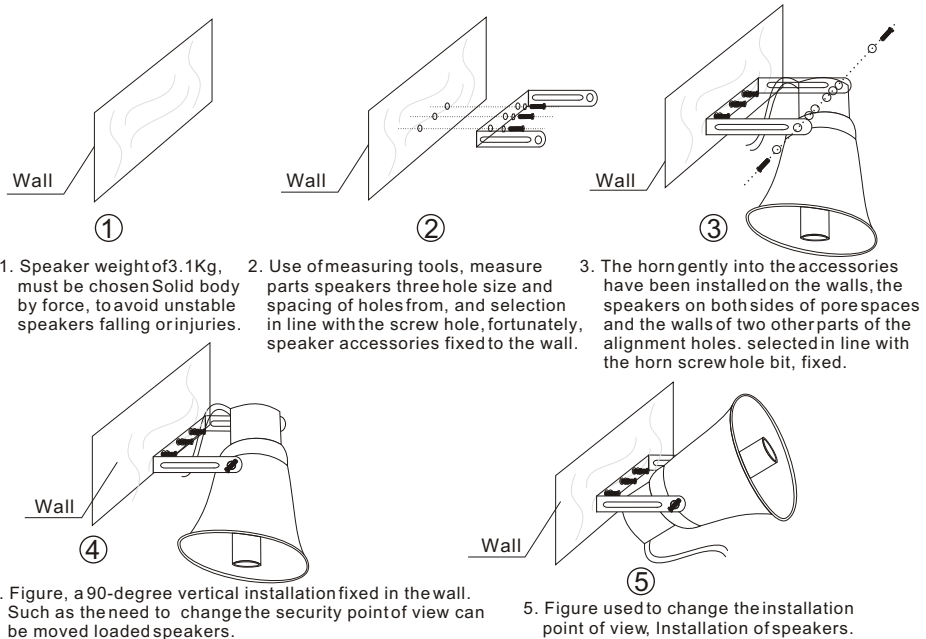

Common warning signs and security

The manual shown warning signs and security is to prevent the improper operation due to personal injury arising from the loss of property, please read before using this product must understand that this manual security symbols and Warning to indicate fully aware of potential risks.

itc

HORN SPEAKER

T-710B

OWNER'S MANUAL

Dimension

T-710B

Installation

Specifications

Model	T-710B
Power Taps@100V	25W
Power Taps@70V	12.5W
Impedance	Black:COM,White:400 Ω
SPL(1W/1M)	110dB
Freq Response	250-6KHz
Dimensions	327X345mm
Weight	3.1Kg

Label stickers

T-710B