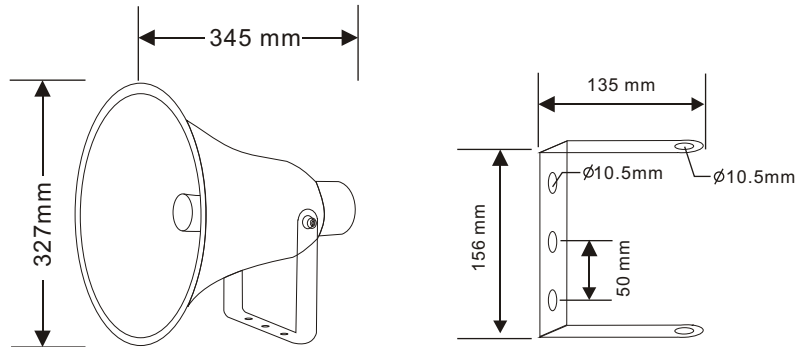

itc

HORN SPEAKER

T-710B

OWNER'S MANUAL

Dimension

T-710B

Installation

Specifications

Model	T-710B
Power Taps@100V	25W
Power Taps@70V	12.5W
Impedance	Black:COM,White:400 Ω
SPL(1W/1M)	110dB
Freq Response	250-6KHz
Dimensions	327X345mm
Weight	3.1Kg

Label stickers

T-710B